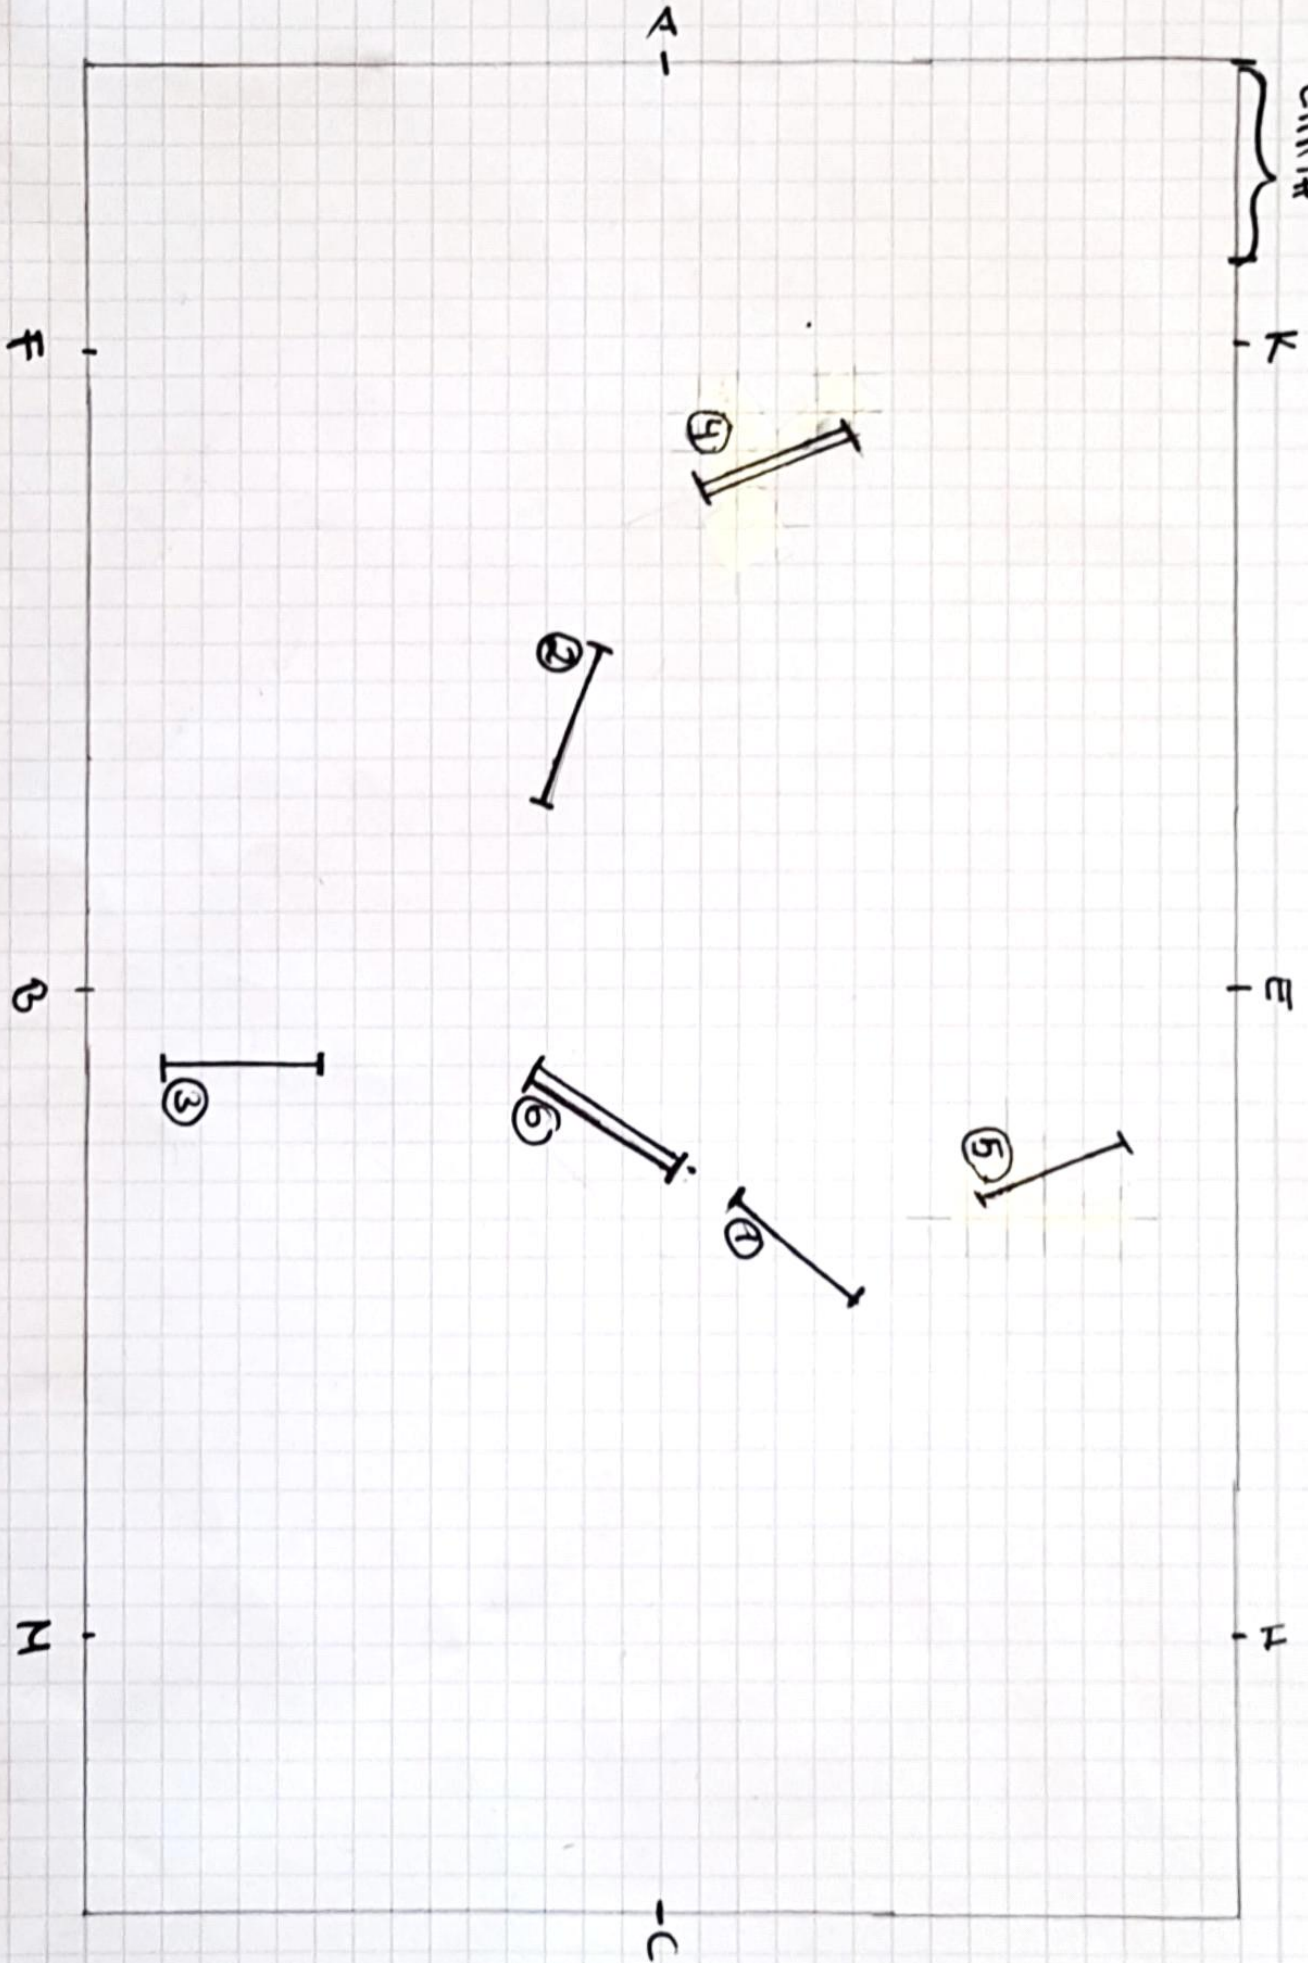

● S. Bumbini - Shilfspring WB 60cm

Ernt#

$0,45m = 1,5m$   
 $24cm = 40m$   
 $15cm = 25m$